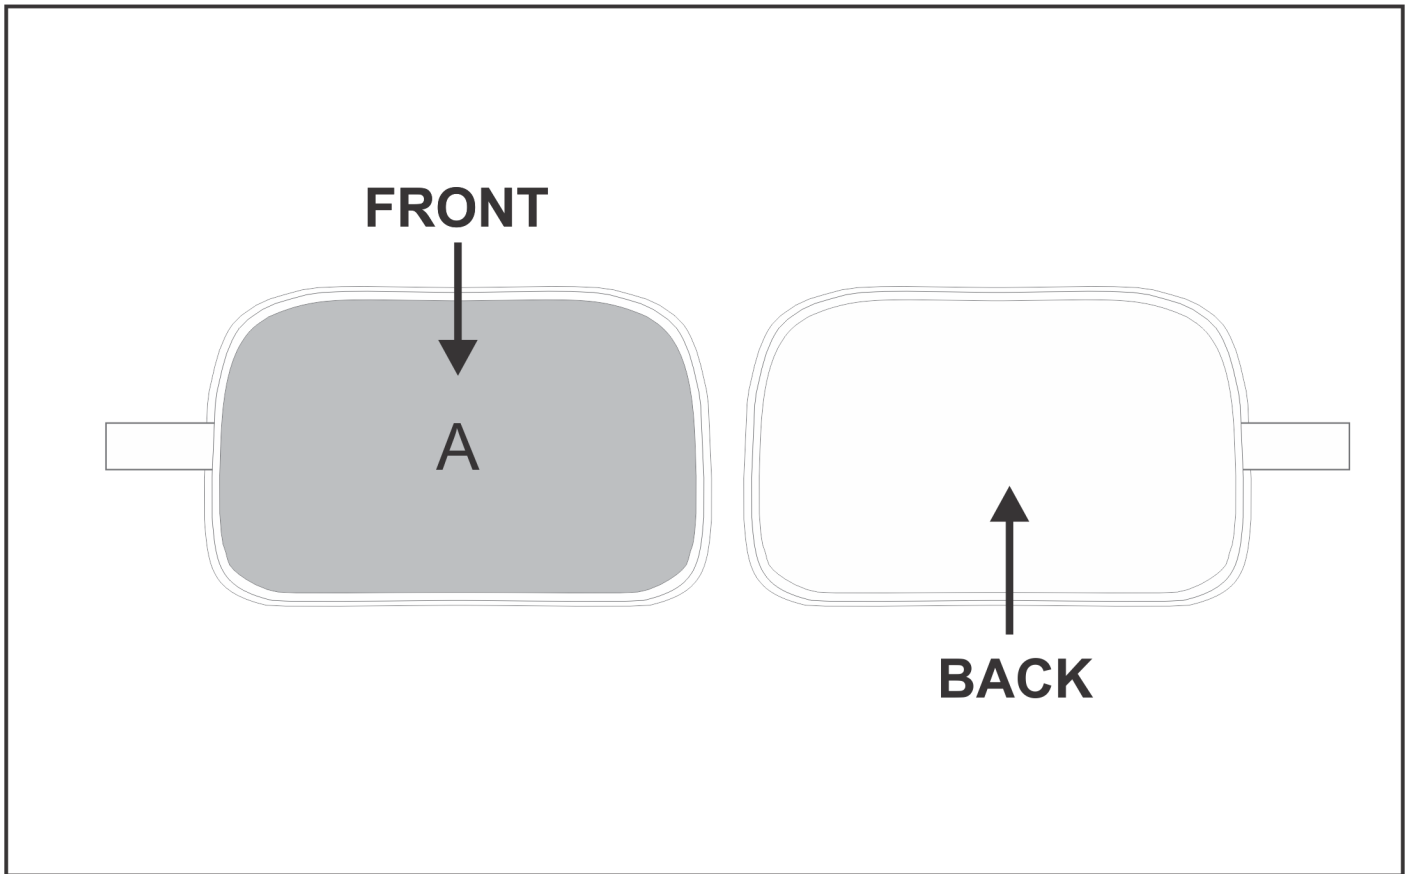

BC-HP-2-G

Hoppla Jake Toiletry Bag

Need to know:

- Includes 1-Position Sublimation (setup fees apply)
- **Please Note: We cannot guarantee 100% logo Alignment on all Brandable Panels.**
- **Branding on Front Panel Only.**

Branding Options:

Position A

1. Custom Sublimation A (CPSUB-A)
Full Colour
Size: 246mm wide x 154mm high